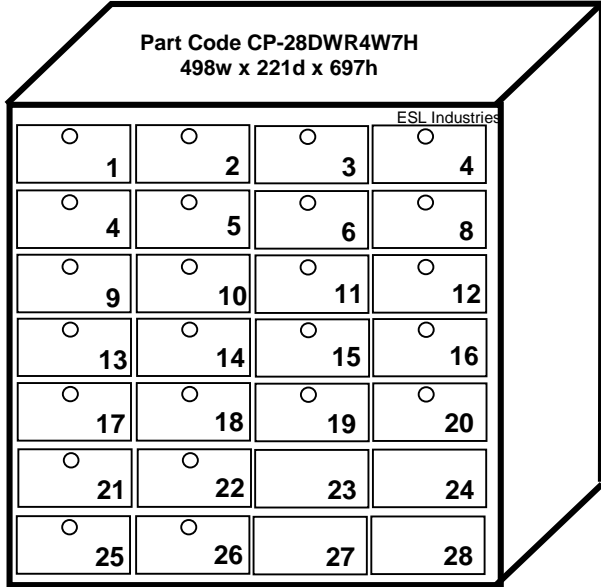

Standard Drawer size = 120 wide x 80 high x 212 deep  
 Colour – Wide range of powder coat colours available  
 Each drawer will be numbered and fitted with differing locks and a 2 keys per drawer + 1 x Master key will be supplied with each cabinet  
 Numbered Drawers & key tabs provided with cabinet, Drawers numbered  
 Keys used to pull drawers out and remain in drawers in the unlocked position for security

*Any Cabinet can be built onto a base unit to increase the height*

Part Code CP-12DWR4W3H  
498w x 221d x 309h

Part Code CP-8DWR4W2H  
498 wide x 221 Deep x 212 High

Part Code CP-28DWR4W7H  
498w x 221d x 697h

Part Code CP-24DWR4W6H  
498w x 221d x 600h

Part Code CP-16DWR4W4H  
498w x 221d x 406h

Part Code CP-40DWR4W10H  
498w x 221d x 984h

Number of Drawers	Code	Dimensions Width x Depth x Height	Drawer Configuration Wide x Height
4	CP-4DWR4W1H	374w x 115d x 212h	4x1
8	CP-8DWR4W2H	374w x 221d x 212h	4x2
12	CP-12DWR4W3H	374w x 221d x 309h	4x3
16	CP-16DWR4W4H	374w x 221d x 406h	4x4
20	CP-20DWR4W5H	374w x 221d x 503h	4x5
24	CP-24DWR4W6H	374w x 221d x 600h	4x6
28	CP-28DWR4W7H	374w x 221d x 697h	4x7
32	CP-36DWR4W10H	374w x 221d x 794h	4x10
40	CP-40DWR4W10H	374w x 221d x 684h	4x10