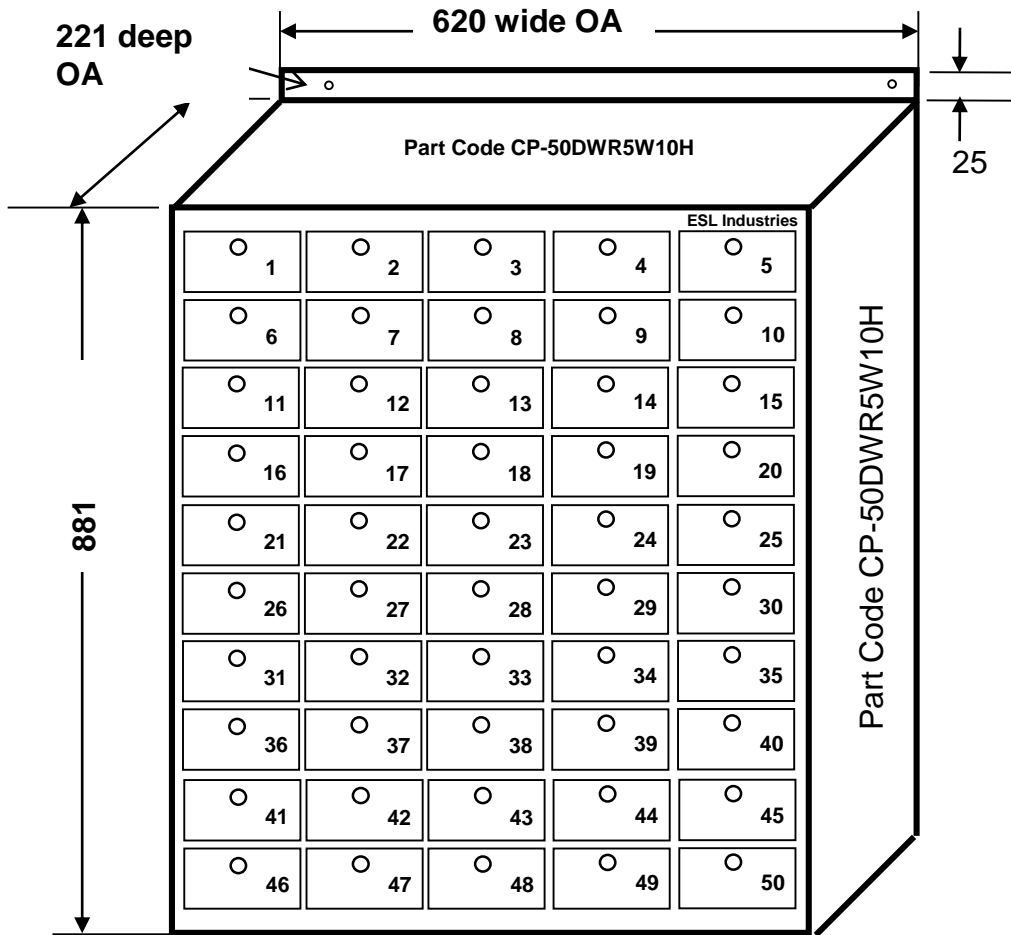

Standard Drawer size = 120 wide x 80 high x 212 deep  
 Colour – Wide range of powder coat colours available  
 Each drawer will be numbered and fitted with differing locks and a 2 keys per drawer + 1 x Master key will be supplied with each cabinet  
 Numbered Drawers & key tabs provided with cabinet, Drawers numbered  
 Keys used to pull drawers out and remain in drawers in the unlocked position for security

Part Code CP-24DWR4W6H  
498w x 221d x 600h

Part Code CP-16DWR4W4H  
498w x 221d x 406h

Part Code CP-40DWR4W10H  
498w x 221d x 984h

Number of Drawers	Code	Dimensions Width x Depth x Height	Drawer Configuration Wide x Height
4	CP-4DWR4W1H	374w x 115d x 212h	4x1
8	CP-8DWR4W2H	374w x 221d x 212h	4x2
12	CP-12DWR4W3H	374w x 221d x 309h	4x3
16	CP-16DWR4W4H	374w x 221d x 406h	4x4
20	CP-20DWR4W5H	374w x 221d x 503h	4x5
24	CP-24DWR4W6H	374w x 221d x 600h	4x6
28	CP-28DWR4W7H	374w x 221d x 697h	4x7
32	CP-36DWR4W10H	374w x 221d x 794h	4x10
40	CP-40DWR4W10H	374w x 221d x 684h	4x10

Drawer size