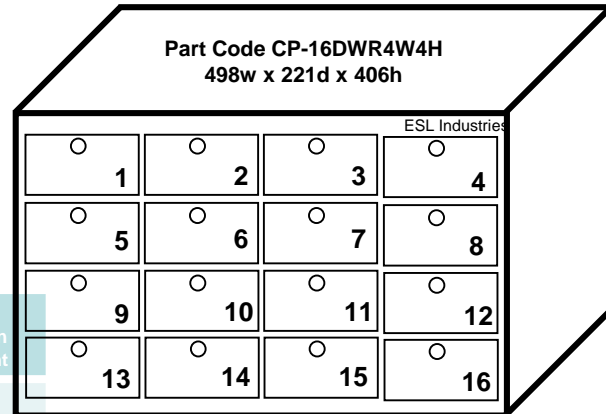

Standard Drawer size = 120 wide x 80 high x 212 deep  
 Colour – Wide range of powder coat colours available  
 Each drawer will be numbered and fitted with differing locks and a 2 keys per drawer + 1 x Master key will be supplied with each cabinet  
 Numbered Drawers & key tabs provided with cabinet, Drawers numbered  
 Keys used to pull drawers out and remain in drawers in the unlocked position for security

*Any Cabinet can be built onto a base unit to increase the height*

Part Code CP-12DWR4W3H  
498w x 221d x 309h

Part Code CP-8DWR4W2H  
498 wide x 221 Deep x 212 High

Part Code CP-28DWR4W7H  
498w x 221d x 697h

Part Code CP-24DWR4W6H  
498w x 221d x 600h

Part Code CP-16DWR4W4H  
498w x 221d x 406h

Part Code CP-40DWR4W10H  
498w x 221d x 984h

Number of Drawers	Code	Dimensions Width x Depth x Height	Drawer Configuration Wide x Height
4	CP-4DWR4W1H	374w x 115d x 212h	4x1
8	CP-8DWR4W2H	374w x 221d x 212h	4x2
12	CP-12DWR4W3H	374w x 221d x 309h	4x3
16	CP-16DWR4W4H	374w x 221d x 406h	4x4
20	CP-20DWR4W5H	374w x 221d x 503h	4x5
24	CP-24DWR4W6H	374w x 221d x 600h	4x6
28	CP-28DWR4W7H	374w x 221d x 697h	4x7
32	CP-36DWR4W10H	374w x 221d x 794h	4x10
40	CP-40DWR4W10H	374w x 221d x 684h	4x10