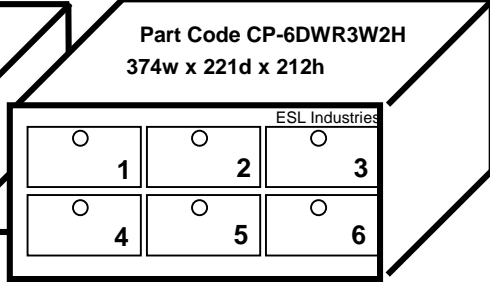

Number of Drawers	Code	Dimensions Width x Depth x Height	Drawer Configuration Wide x Height
2	CP-2DWR2W1H	250 wide x 221 Deep x 115 High	2x1
4	CP-4DWR2W2H	250 wide x 221 Deep x 212 High	2x2
6	CP-6DWR2W3H	CP-6DWR2W3H	2x3
8	CP-8DWR2W4H	250 wide x 221 Deep x 406 High	2x4
10	CP-10DWR2W5H	250 wide x 221 Deep x 503 High	2x5
12	CP-12DWR2W6H	250 wide x 221 Deep x 600 High	2x6
14	CP-14DWR2W7H	250 wide x 221 Deep x 697 High	2x7

Standard Drawer size = 120 wide x 80 high x 212 deep  
 Colour – Wide range of powder coat colours available  
 Each drawer will be numbered and fitted with differing locks and a 2 keys per drawer + 1 x Master key will be supplied with each cabinet  
 Numbered Drawers & key tabs provided with cabinet, Drawers numbered  
 Keys used to pull drawers out and remain in drawers in the unlocked position for security

Number of Drawers	Code	Dimensions Width x Depth x Height	Drawer Configuration Wide x Height
3	CP-3DWR3W1H	374 wide x 115 Deep x 212 High	3x1
6	CP-6DWR3W2H	374 wide x 221 Deep x 212 High	3x2
9	CP-9DWR3W3H	374 wide x 221 Deep x 309 High	3x3
12	12DWR3W4H	374 wide x 221 Deep x 406 High	3x4
15	CP-15DWR3W5H	374 wide x 221 Deep x 503 High	3x5
18	CP-18DWR3W6H	374 wide x 221 Deep x 600 High	3x6
21	CP-21DWR3W7H	374 wide x 221 Deep x 697 High	3x7
30	CP-30DWR3W10H	374 wide x 221 Deep x 984 High (1330 with base)	3x10