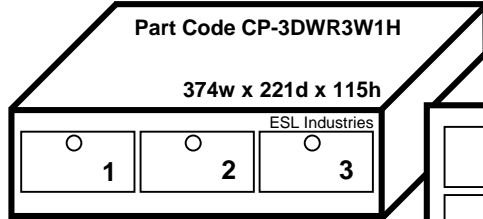

Number of Drawers	Code	Dimensions Width x Depth x Height	Drawer Configuration Wide x Height
2	CP-2DWR2W1H	250 wide x 221 Deep x 115 High	2x1
4	CP-4DWR2W2H	250 wide x 221 Deep x 212 High	2x2
6	CP-6DWR2W3H	CP-6DWR2W3H	2x3
8	CP-8DWR2W4H	250 wide x 221 Deep x 406 High	2x4
10	CP-10DWR2W5H	250 wide x 221 Deep x 503 High	2x5
12	CP-12DWR2W6H	250 wide x 221 Deep x 600 High	2x6
14	CP-14DWR2W7H	250 wide x 221 Deep x 697 High	2x7

Standard Drawer size = 120 wide x 80 high x 212 deep  
 Colour – Wide range of powder coat colours available  
 Each drawer will be numbered and fitted with differing locks and a 2 keys per drawer + 1 x Master key will be supplied with each cabinet  
 Numbered Drawers & key tabs provided with cabinet, Drawers numbered  
 Keys used to pull drawers out and remain in drawers in the unlocked position for security

Number of Drawers	Code	Dimensions Width x Depth x Height	Drawer Configuration Wide x Height
3	CP-3DWR3W1H	374 wide x 115 Deep x 212 High	3x1
6	CP-6DWR3W2H	374 wide x 221 Deep x 212 High	3x2
9	CP-9DWR3W3H	374 wide x 221 Deep x 309 High	3x3
12	12DWR3W4H	374 wide x 221 Deep x 406 High	3x4
15	CP-15DWR3W5H	374 wide x 221 Deep x 503 High	3x5
18	CP-18DWR3W6H	374 wide x 221 Deep x 600 High	3x6
21	CP-21DWR3W7H	374 wide x 221 Deep x 697 High	3x7
30	CP-30DWR3W10H	374 wide x 221 Deep x 984 High (1330 with base)	3x10

Part Code CP-24DWR4W6H  
498w x 221d x 600h

Part Code CP-16DWR4W4H  
498w x 221d x 406h

Part Code CP-40DWR4W10H  
498w x 221d x 984h

Number of Drawers	Code	Dimensions Width x Depth x Height	Drawer Configuration Wide x Height
4	CP-4DWR4W1H	374w x 115d x 212h	4x1
8	CP-8DWR4W2H	374w x 221d x 212h	4x2
12	CP-12DWR4W3H	374w x 221d x 309h	4x3
16	CP-16DWR4W4H	374w x 221d x 406h	4x4
20	CP-20DWR4W5H	374w x 221d x 503h	4x5
24	CP-24DWR4W6H	374w x 221d x 600h	4x6
28	CP-28DWR4W7H	374w x 221d x 697h	4x7
32	CP-36DWR4W10H	374w x 221d x 794h	4x10
40	CP-40DWR4W10H	374w x 221d x 684h	4x10