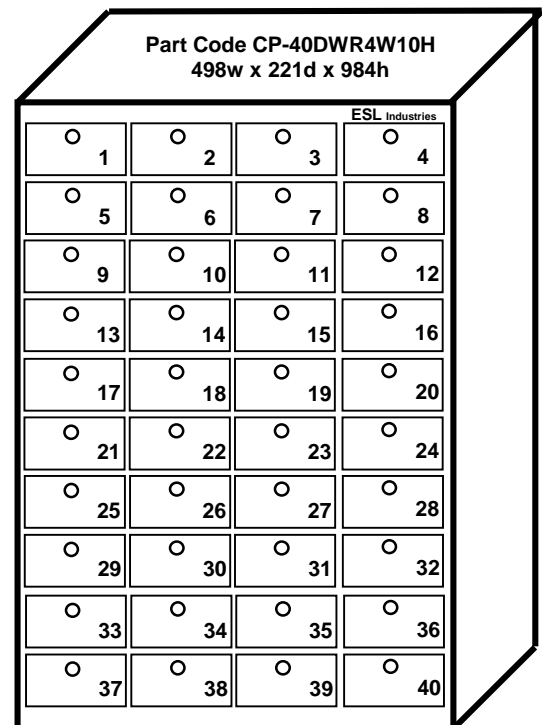

Standard Drawer size = 120 wide x 80 high x 212 deep  
 Colour – Wide range of powder coat colours available  
 Each drawer will be numbered and fitted with differing locks and a 2 keys per drawer + 1 x Master key will be supplied with each cabinet  
 Numbered Drawers & key tabs provided with cabinet, Drawers numbered  
 Keys used to pull drawers out and remain in drawers in the unlocked position for security

Number of Drawers	Code	Dimensions Width x Depth x Height	Drawer Configuration Wide x Height
3	CP-3DWR3W1H	374 wide x 115 Deep x 212 High	3x1
6	CP-6DWR3W2H	374 wide x 221 Deep x 212 High	3x2
9	CP-9DWR3W3H	374 wide x 221 Deep x 309 High	3x3
12	12DWR3W4H	374 wide x 221 Deep x 406 High	3x4
15	CP-15DWR3W5H	374 wide x 221 Deep x 503 High	3x5
18	CP-18DWR3W6H	374 wide x 221 Deep x 600 High	3x6
21	CP-21DWR3W7H	374 wide x 221 Deep x 697 High	3x7
30	CP-30DWR3W10H	374 wide x 221 Deep x 984 High (1330 with base)	3x10

*Any Cabinet can be built onto a base unit to increase the height*

Part Code CP-12DWR4W3H  
498w x 221d x 309h

Part Code CP-8DWR4W2H  
498 wide x 221 Deep x 212 High

Part Code CP-28DWR4W7H  
498w x 221d x 697h

Part Code CP-24DWR4W6H  
498w x 221d x 600h

Part Code CP-16DWR4W4H  
498w x 221d x 406h

Part Code CP-40DWR4W10H  
498w x 221d x 984h

Number of Drawers	Code	Dimensions Width x Depth x Height	Drawer Configuration Wide x Height
4	CP-4DWR4W1H	374w x 115d x 212h	4x1
8	CP-8DWR4W2H	374w x 221d x 212h	4x2
12	CP-12DWR4W3H	374w x 221d x 309h	4x3
16	CP-16DWR4W4H	374w x 221d x 406h	4x4
20	CP-20DWR4W5H	374w x 221d x 503h	4x5
24	CP-24DWR4W6H	374w x 221d x 600h	4x6
28	CP-28DWR4W7H	374w x 221d x 697h	4x7
32	CP-36DWR4W10H	374w x 221d x 794h	4x10
40	CP-40DWR4W10H	374w x 221d x 684h	4x10