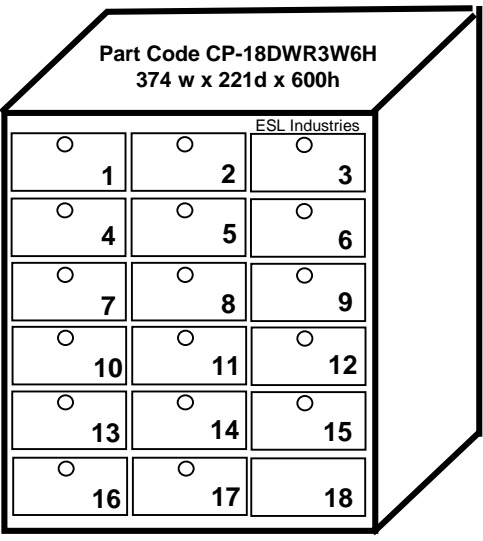

Number of Drawers	Code	Dimensions Width x Depth x Height	Drawer Configuration Wide x Height
2	CP-2DWR2W1H	250 wide x 221 Deep x 115 High	2x1
4	CP-4DWR2W2H	250 wide x 221 Deep x 212 High	2x2
6	CP-6DWR2W3H	CP-6DWR2W3H	2x3
8	CP-8DWR2W4H	250 wide x 221 Deep x 406 High	2x4
10	CP-10DWR2W5H	250 wide x 221 Deep x 503 High	2x5
12	CP-12DWR2W6H	250 wide x 221 Deep x 600 High	2x6
14	CP-14DWR2W7H	250 wide x 221 Deep x 697 High	2x7

Standard Drawer size = 120 wide x 80 high x 212 deep  
 Colour – Wide range of powder coat colours available  
 Each drawer will be numbered and fitted with differing locks and a 2 keys per drawer + 1 x Master key will be supplied with each cabinet  
 Numbered Drawers & key tabs provided with cabinet, Drawers numbered  
 Keys used to pull drawers out and remain in drawers in the unlocked position for security

Number of Drawers	Code	Dimensions Width x Depth x Height	Drawer Configuration Wide x Height
3	CP-3DWR3W1H	374 wide x 115 Deep x 212 High	3x1
6	CP-6DWR3W2H	374 wide x 221 Deep x 212 High	3x2
9	CP-9DWR3W3H	374 wide x 221 Deep x 309 High	3x3
12	12DWR3W4H	374 wide x 221 Deep x 406 High	3x4
15	CP-15DWR3W5H	374 wide x 221 Deep x 503 High	3x5
18	CP-18DWR3W6H	374 wide x 221 Deep x 600 High	3x6
21	CP-21DWR3W7H	374 wide x 221 Deep x 697 High	3x7
30	CP-30DWR3W10H	374 wide x 221 Deep x 984 High (1330 with base)	3x10

Part Code CP-24DWR4W6H  
498w x 221d x 600h

Part Code CP-16DWR4W4H  
498w x 221d x 406h

Part Code CP-40DWR4W10H  
498w x 221d x 984h

Number of Drawers	Code	Dimensions Width x Depth x Height	Drawer Configuration Wide x Height
4	CP-4DWR4W1H	374w x 115d x 212h	4x1
8	CP-8DWR4W2H	374w x 221d x 212h	4x2
12	CP-12DWR4W3H	374w x 221d x 309h	4x3
16	CP-16DWR4W4H	374w x 221d x 406h	4x4
20	CP-20DWR4W5H	374w x 221d x 503h	4x5
24	CP-24DWR4W6H	374w x 221d x 600h	4x6
28	CP-28DWR4W7H	374w x 221d x 697h	4x7
32	CP-36DWR4W10H	374w x 221d x 794h	4x10
40	CP-40DWR4W10H	374w x 221d x 684h	4x10