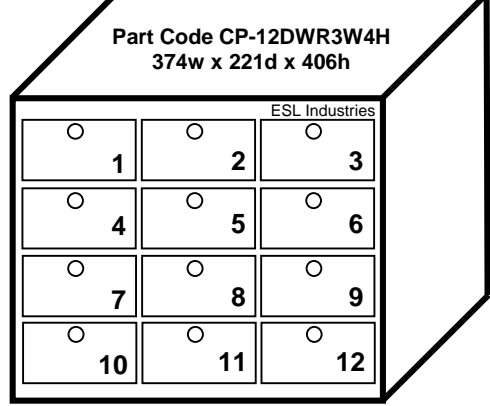

Number of Drawers	Code	Dimensions Width x Depth x Height	Drawer Configuration Wide x Height
2	CP-2DWR2W1H	250 wide x 221 Deep x 115 High	2x1
4	CP-4DWR2W2H	250 wide x 221 Deep x 212 High	2x2
6	CP-6DWR2W3H	CP-6DWR2W3H	2x3
8	CP-8DWR2W4H	250 wide x 221 Deep x 406 High	2x4
10	CP-10DWR2W5H	250 wide x 221 Deep x 503 High	2x5
12	CP-12DWR2W6H	250 wide x 221 Deep x 600 High	2x6
14	CP-14DWR2W7H	250 wide x 221 Deep x 697 High	2x7

Standard Drawer size = 120 wide x 80 high x 212 deep  
 Colour – Wide range of powder coat colours available  
 Each drawer will be numbered and fitted with differing locks and a 2 keys per drawer + 1 x Master key will be supplied with each cabinet  
 Numbered Drawers & key tabs provided with cabinet, Drawers numbered  
 Keys used to pull drawers out and remain in drawers in the unlocked position for security