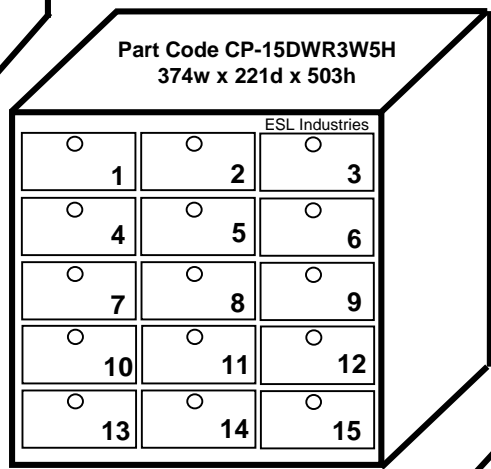

Number of Drawers	Code	Dimensions Width x Depth x Height	Drawer Configuration Wide x Height
2	CP-2DWR2W1H	250 wide x 221 Deep x 115 High	2x1
4	CP-4DWR2W2H	250 wide x 221 Deep x 212 High	2x2
6	CP-6DWR2W3H	CP-6DWR2W3H	2x3
8	CP-8DWR2W4H	250 wide x 221 Deep x 406 High	2x4
10	CP-10DWR2W5H	250 wide x 221 Deep x 503 High	2x5
12	CP-12DWR2W6H	250 wide x 221 Deep x 600 High	2x6
14	CP-14DWR2W7H	250 wide x 221 Deep x 697 High	2x7

Standard Drawer size = 120 wide x 80 high x 212 deep  
 Colour – Wide range of powder coat colours available  
 Each drawer will be numbered and fitted with differing locks and a 2 keys per drawer + 1 x Master key will be supplied with each cabinet  
 Numbered Drawers & key tabs provided with cabinet, Drawers numbered  
 Keys used to pull drawers out and remain in drawers in the unlocked position for security

Number of Drawers	Code	Dimensions Width x Depth x Height	Drawer Configuration Wide x Height
3	CP-3DWR3W1H	374 wide x 115 Deep x 212 High	3x1
6	CP-6DWR3W2H	374 wide x 221 Deep x 212 High	3x2
9	CP-9DWR3W3H	374 wide x 221 Deep x 309 High	3x3
12	12DWR3W4H	374 wide x 221 Deep x 406 High	3x4
15	CP-15DWR3W5H	374 wide x 221 Deep x 503 High	3x5
18	CP-18DWR3W6H	374 wide x 221 Deep x 600 High	3x6
21	CP-21DWR3W7H	374 wide x 221 Deep x 697 High	3x7
30	CP-30DWR3W10H	374 wide x 221 Deep x 984 High (1330 with base)	3x10

Part Code CP-24DWR4W6H  
498w x 221d x 600h

Part Code CP-16DWR4W4H  
498w x 221d x 406h

Part Code CP-40DWR4W10H  
498w x 221d x 984h

Number of Drawers	Code	Dimensions Width x Depth x Height	Drawer Configuration Wide x Height
4	CP-4DWR4W1H	374w x 115d x 212h	4x1
8	CP-8DWR4W2H	374w x 221d x 212h	4x2
12	CP-12DWR4W3H	374w x 221d x 309h	4x3
16	CP-16DWR4W4H	374w x 221d x 406h	4x4
20	CP-20DWR4W5H	374w x 221d x 503h	4x5
24	CP-24DWR4W6H	374w x 221d x 600h	4x6
28	CP-28DWR4W7H	374w x 221d x 697h	4x7
32	CP-36DWR4W10H	374w x 221d x 794h	4x10
40	CP-40DWR4W10H	374w x 221d x 684h	4x10