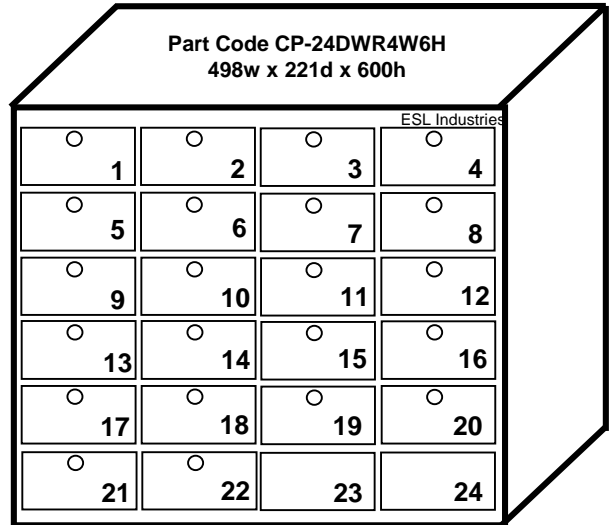

*Any Cabinet can be built onto a base unit to increase the height*

Part Code CP-12DWR4W3H  
498w x 221d x 309h

Part Code CP-8DWR4W2H  
498 wide x 221 Deep x 212 High

Part Code CP-28DWR4W7H  
498w x 221d x 697h

Part Code CP-24DWR4W6H  
498w x 221d x 600h

Part Code CP-16DWR4W4H  
498w x 221d x 406h

Part Code CP-40DWR4W10H  
498w x 221d x 984h

Number of Drawers	Code	Dimensions Width x Depth x Height	Drawer Configuration Wide x Height
4	CP-4DWR4W1H	374w x 115d x 212h	4x1
8	CP-8DWR4W2H	374w x 221d x 212h	4x2
12	CP-12DWR4W3H	374w x 221d x 309h	4x3
16	CP-16DWR4W4H	374w x 221d x 406h	4x4
20	CP-20DWR4W5H	374w x 221d x 503h	4x5
24	CP-24DWR4W6H	374w x 221d x 600h	4x6
28	CP-28DWR4W7H	374w x 221d x 697h	4x7
32	CP-36DWR4W10H	374w x 221d x 794h	4x10
40	CP-40DWR4W10H	374w x 221d x 684h	4x10