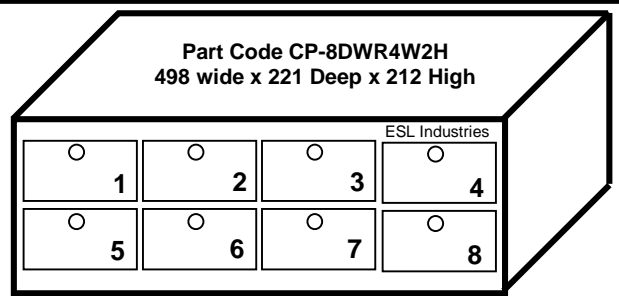

Standard Drawer size = 120 wide x 80 high x 212 deep  
 Colour – Wide range of powder coat colours available  
 Each drawer will be numbered and fitted with differing locks and a 2 keys per drawer + 1 x Master key will be supplied with each cabinet  
 Numbered Drawers & key tabs provided with cabinet, Drawers numbered  
 Keys used to pull drawers out and remain in drawers in the unlocked position for security

Number of Drawers	Code	Dimensions Width x Depth x Height	Drawer Configuration Wide x Height
3	CP-3DWR3W1H	374 wide x 115 Deep x 212 High	3x1
6	CP-6DWR3W2H	374 wide x 221 Deep x 212 High	3x2
9	CP-9DWR3W3H	374 wide x 221 Deep x 309 High	3x3
12	12DWR3W4H	374 wide x 221 Deep x 406 High	3x4
15	CP-15DWR3W5H	374 wide x 221 Deep x 503 High	3x5
18	CP-18DWR3W6H	374 wide x 221 Deep x 600 High	3x6
21	CP-21DWR3W7H	374 wide x 221 Deep x 697 High	3x7
30	CP-30DWR3W10H	374 wide x 221 Deep x 984 High (1330 with base)	3x10

*Any Cabinet can be built onto a base unit to increase the height*

Part Code CP-12DWR4W3H  
498w x 221d x 309h

Part Code CP-8DWR4W2H  
498 wide x 221 Deep x 212 High

Part Code CP-28DWR4W7H  
498w x 221d x 697h

Part Code CP-24DWR4W6H  
498w x 221d x 600h

Part Code CP-16DWR4W4H  
498w x 221d x 406h

Part Code CP-40DWR4W10H  
498w x 221d x 984h

Number of Drawers	Code	Dimensions Width x Depth x Height	Drawer Configuration Wide x Height
4	CP-4DWR4W1H	374w x 115d x 212h	4x1
8	CP-8DWR4W2H	374w x 221d x 212h	4x2
12	CP-12DWR4W3H	374w x 221d x 309h	4x3
16	CP-16DWR4W4H	374w x 221d x 406h	4x4
20	CP-20DWR4W5H	374w x 221d x 503h	4x5
24	CP-24DWR4W6H	374w x 221d x 600h	4x6
28	CP-28DWR4W7H	374w x 221d x 697h	4x7
32	CP-36DWR4W10H	374w x 221d x 794h	4x10
40	CP-40DWR4W10H	374w x 221d x 684h	4x10