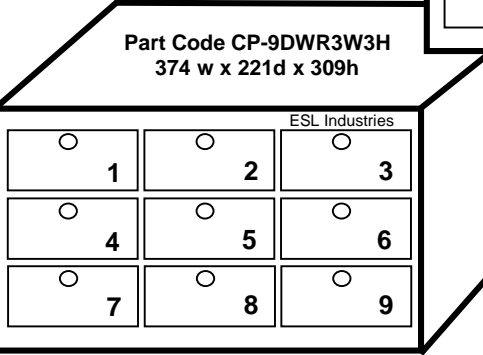

Number of Drawers	Code	Dimensions Width x Depth x Height	Drawer Configuration Wide x Height
2	CP-2DWR2W1H	250 wide x 221 Deep x 115 High	2x1
4	CP-4DWR2W2H	250 wide x 221 Deep x 212 High	2x2
6	CP-6DWR2W3H	CP-6DWR2W3H	2x3
8	CP-8DWR2W4H	250 wide x 221 Deep x 406 High	2x4
10	CP-10DWR2W5H	250 wide x 221 Deep x 503 High	2x5
12	CP-12DWR2W6H	250 wide x 221 Deep x 600 High	2x6
14	CP-14DWR2W7H	250 wide x 221 Deep x 697 High	2x7

Standard Drawer size = 120 wide x 80 high x 212 deep  
 Colour – Wide range of powder coat colours available  
 Each drawer will be numbered and fitted with differing locks and a 2 keys per drawer + 1 x Master key will be supplied with each cabinet  
 Numbered Drawers & key tabs provided with cabinet, Drawers numbered  
 Keys used to pull drawers out and remain in drawers in the unlocked position for security