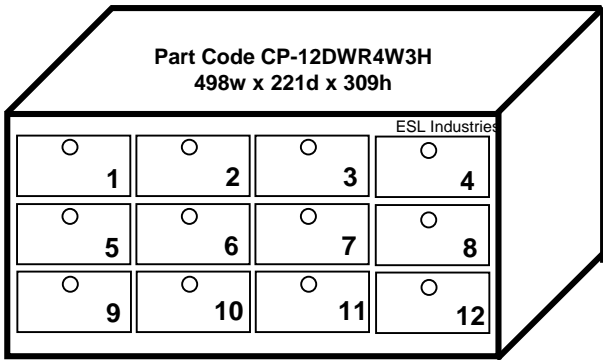

Part Code CP-28DWR4W7H
498w x 221d x 697h

Part Code CP-12DWR4W3H
498w x 221d x 309h