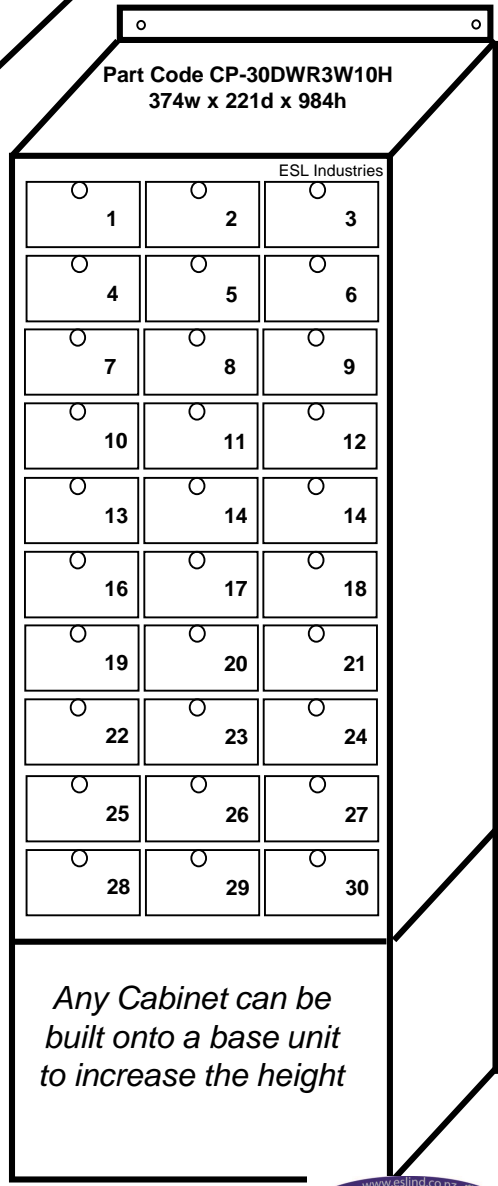

Number of Drawers	Code	Dimensions Width x Depth x Height	Drawer Configuration Wide x Height
2	CP-2DWR2W1H	250 wide x 221 Deep x 115 High	2x1
4	CP-4DWR2W2H	250 wide x 221 Deep x 212 High	2x2
6	CP-6DWR2W3H	CP-6DWR2W3H	2x3
8	CP-8DWR2W4H	250 wide x 221 Deep x 406 High	2x4
10	CP-10DWR2W5H	250 wide x 221 Deep x 503 High	2x5
12	CP-12DWR2W6H	250 wide x 221 Deep x 600 High	2x6
14	CP-14DWR2W7H	250 wide x 221 Deep x 697 High	2x7

Standard Drawer size = 120 wide x 80 high x 212 deep  
 Colour – Wide range of powder coat colours available  
 Each drawer will be numbered and fitted with differing locks and a 2 keys per drawer + 1 x Master key will be supplied with each cabinet  
 Numbered Drawers & key tabs provided with cabinet, Drawers numbered  
 Keys used to pull drawers out and remain in drawers in the unlocked position for security

Number of Drawers	Code	Dimensions Width x Depth x Height	Drawer Configuration Wide x Height
3	CP-3DWR3W1H	374 wide x 115 Deep x 212 High	3x1
6	CP-6DWR3W2H	374 wide x 221 Deep x 212 High	3x2
9	CP-9DWR3W3H	374 wide x 221 Deep x 309 High	3x3
12	12DWR3W4H	374 wide x 221 Deep x 406 High	3x4
15	CP-15DWR3W5H	374 wide x 221 Deep x 503 High	3x5
18	CP-18DWR3W6H	374 wide x 221 Deep x 600 High	3x6
21	CP-21DWR3W7H	374 wide x 221 Deep x 697 High	3x7
30	CP-30DWR3W10H	374 wide x 221 Deep x 984 High (1330 with base)	3x10

Part Code CP-24DWR4W6H  
498w x 221d x 600h

Part Code CP-16DWR4W4H  
498w x 221d x 406h

Part Code CP-40DWR4W10H  
498w x 221d x 984h

Number of Drawers	Code	Dimensions Width x Depth x Height	Drawer Configuration Wide x Height
4	CP-4DWR4W1H	374w x 115d x 212h	4x1
8	CP-8DWR4W2H	374w x 221d x 212h	4x2
12	CP-12DWR4W3H	374w x 221d x 309h	4x3
16	CP-16DWR4W4H	374w x 221d x 406h	4x4
20	CP-20DWR4W5H	374w x 221d x 503h	4x5
24	CP-24DWR4W6H	374w x 221d x 600h	4x6
28	CP-28DWR4W7H	374w x 221d x 697h	4x7
32	CP-36DWR4W10H	374w x 221d x 794h	4x10
40	CP-40DWR4W10H	374w x 221d x 684h	4x10