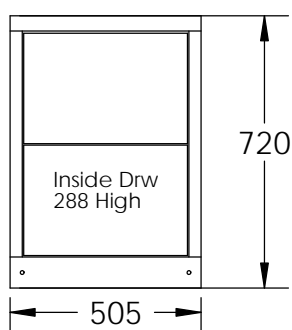

3 Drawer
MOD1018-3DC

5 Drawer
MOD1018-5DLDC

6 Drawer Moduline
MOD1018-6DC

Top View
of Drawer
showing
inside size

5 Drawer Moduline
MOD720-4DC

2 Drawer
MOD720-2DC

All Cabinets are 505 Wide and 620mm Deep.
 All Cabinets inside drawer size is 406 Wide x 550 Deep + the height listed on Drawing eg 6 Drawer = 140mm
 Powdercoated in hard wearing colour of your choice for easy identification
 All cabinets comes with a superior key locking system to provide secured storage (two keys provided)
 5 year replacement warranty on all components (excludes freight costs)
 Soft Close drawer runners smoothly pull the drawer closed for last 50mm
 Cabinets supplied empty - Drawer Divider kits can be ordered as an optional extra and can be made to suit different media
 Earthquake bracket bolt down locations on top and front