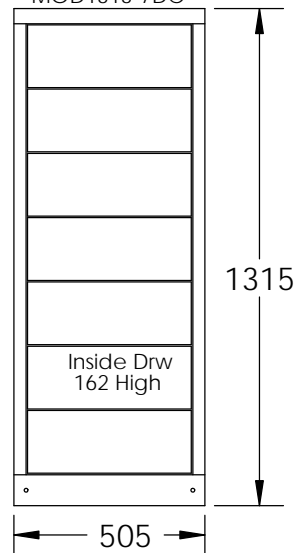

Moduline Cabinet Range

11 Drawer
MOD1313-11DC

10 Drawer
MOD1313-10DC

8 Drawer
MOD1313-8DC

7 Drawer
MOD1313-7DC

6 Drawer
MOD1313-6DC

5 Drawer
MOD1313-5DC

4 Drawer
MOD1313-4DC

3 Drawer
MOD1018-3DC

5 Drawer
MOD1018-5DLDC

6 Drawer Moduline
MOD1018-6DC

Top View
of Drawer
showing
inside size

5 Drawer Moduline
MOD720-4DC

2 Drawer
MOD720-2DC

All Cabinets are 505 Wide and 620mm Deep.
 All Cabinets inside drawer size is 406 Wide x 550 Deep + the height listed on Drawing eg 6 Drawer = 140mm
 Powdercoated in hard wearing colour of your choice for easy identification
 All cabinets comes with a superior key locking system to provide secured storage (two keys provided)
 5 year replacement warranty on all components (excludes freight costs)
 Soft Close drawer runners smoothly pull the drawer closed for last 50mm
 Cabinets supplied empty - Drawer Divider kits can be ordered as an optional extra and can be made to suit different media
 Earthquake bracket bolt down locations on top and front