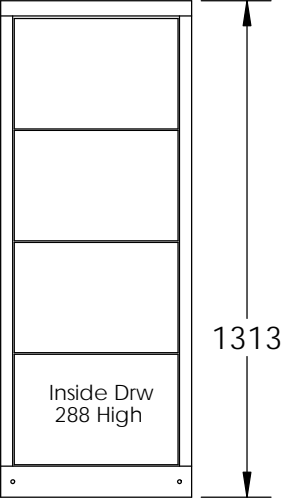

Moduline Cabinet Range

11 Drawer
MOD1313-11DC

10 Drawer
MOD1313-10DC

8 Drawer
MOD1313-8DC

7 Drawer
MOD1313-7DC

6 Drawer
MOD1313-6DC

5 Drawer
MOD1313-5DC

4 Drawer
MOD1313-4DC

3 Drawer
MOD1018-3DC

5 Drawer
MOD1018-5DLDC

6 Drawer Moduline
MOD1018-6DC

Top View
of Drawer
showing
inside size

5 Drawer Moduline
MOD720-4DC

2 Drawer
MOD720-2DC

All Cabinets are 505 Wide and 620mm Deep.
 All Cabinets inside drawer size is 406 Wide x 550 Deep + the height listed on Drawing eg 6 Drawer = 140mm
 Powdercoated in hard wearing colour of your choice for easy identification
 All cabinets comes with a superior key locking system to provide secured storage (two keys provided)
 5 year replacement warranty on all components (excludes freight costs)
 Soft Close drawer runners smoothly pull the drawer closed for last 50mm
 Cabinets supplied empty - Drawer Divider kits can be ordered as an optional extra and can be made to suit different media
 Earthquake bracket bolt down locations on top and front