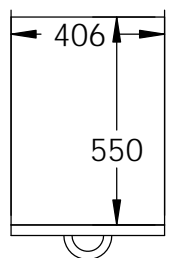

3 Drawer
MOD1018-3DC

5 Drawer
MOD1018-5DLDC

6 Drawer Moduline
MOD1018-6DC

Top View
of Drawer
showing
inside size

5 Drawer Moduline
MOD720-4DC

2 Drawer
MOD720-2DC

All Cabinets are 505 Wide and 620mm Deep.
 All Cabinets inside drawer size is 406 Wide x 550 Deep + the height listed on Drawing eg 6 Drawer = 140mm
 Powdercoated in hard wearing colour of your choice for easy identification
 All cabinets comes with a superior key locking system to provide secured storage (two keys provided)
 5 year replacement warranty on all components (excludes freight costs)
 Soft Close drawer runners smoothly pull the drawer closed for last 50mm
 Cabinets supplied empty - Drawer Divider kits can be ordered as an optional extra and can be made to suit different media
 Earthquake bracket bolt down locations on top and front