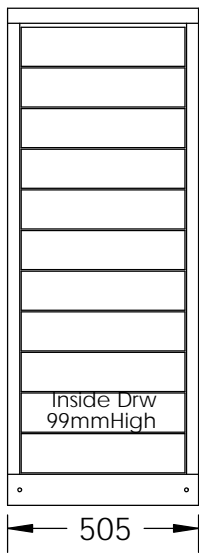

Moduline Cabinet Range

11 Drawer
MOD1313-11DC

10 Drawer
MOD1313-10DC

8 Drawer
MOD1313-8DC

7 Drawer
MOD1313-7DC

6 Drawer
MOD1313-6DC

5 Drawer
MOD1313-5DC

4 Drawer
MOD1313-4DC

3 Drawer
MOD1018-3DC

5 Drawer
MOD1018-5DLDC

6 Drawer Moduline
MOD1018-6DC

Top View
of Drawer
showing
inside size

5 Drawer Moduline
MOD720-4DC

2 Drawer
MOD720-2DC

All Cabinets are 505 Wide and 620mm Deep.
 All Cabinets inside drawer size is 406 Wide x 550 Deep + the height listed on Drawing eg 6 Drawer = 140mm
 Powdercoated in hard wearing colour of your choice for easy identification
 All cabinets comes with a superior key locking system to provide secured storage (two keys provided)
 5 year replacement warranty on all components (excludes freight costs)
 Soft Close drawer runners smoothly pull the drawer closed for last 50mm
 Cabinets supplied empty - Drawer Divider kits can be ordered as an optional extra and can be made to suit different media
 Earthquake bracket bolt down locations on top and front