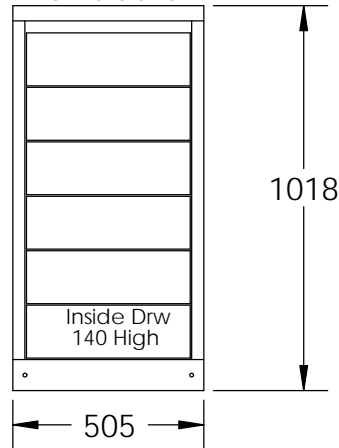

Moduline Cabinet Range

11 Drawer
MOD1313-11DC

10 Drawer
MOD1313-10DC

8 Drawer
MOD1313-8DC

7 Drawer
MOD1313-7DC

6 Drawer
MOD1313-6DC

5 Drawer
MOD1313-5DC

4 Drawer
MOD1313-4DC

3 Drawer
MOD1018-3DC

5 Drawer
MOD1018-5DLDC

6 Drawer Moduline
MOD1018-6DC

Top View
of Drawer
showing
inside size

5 Drawer Moduline
MOD720-4DC

2 Drawer
MOD720-2DC

All Cabinets are 505 Wide and 620mm Deep.
 All Cabinets inside drawer size is 406 Wide x 550 Deep + the height listed on Drawing eg 6 Drawer = 140mm
 Powdercoated in hard wearing colour of your choice for easy identification
 All cabinets comes with a superior key locking system to provide secured storage (two keys provided)
 5 year replacement warranty on all components (excludes freight costs)
 Soft Close drawer runners smoothly pull the drawer closed for last 50mm
 Cabinets supplied empty - Drawer Divider kits can be ordered as an optional extra and can be made to suit different media
 Earthquake bracket bolt down locations on top and front