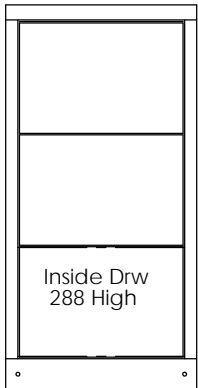

Moduline Cabinet Range

11 Drawer
MOD1313-11DC

10 Drawer
MOD1313-10DC

8 Drawer
MOD1313-8DC

7 Drawer
MOD1313-7DC

6 Drawer
MOD1313-6DC

5 Drawer
MOD1313-5DC

4 Drawer
MOD1313-4DC

3 Drawer
MOD1018-3DC

5 Drawer
MOD1018-5DLDC

6 Drawer Moduline
MOD1018-6DC

Top View
of Drawer
showing
inside size

5 Drawer Moduline
MOD720-4DC

2 Drawer
MOD720-2DC

All Cabinets are 505 Wide and 620mm Deep.
 All Cabinets inside drawer size is 406 Wide x 550 Deep + the height listed on Drawing eg 6 Drawer = 140mm
 Powdercoated in hard wearing colour of your choice for easy identification
 All cabinets comes with a superior key locking system to provide secured storage (two keys provided)
 5 year replacement warranty on all components (excludes freight costs)
 Soft Close drawer runners smoothly pull the drawer closed for last 50mm
 Cabinets supplied empty - Drawer Divider kits can be ordered as an optional extra and can be made to suit different media
 Earthquake bracket bolt down locations on top and front