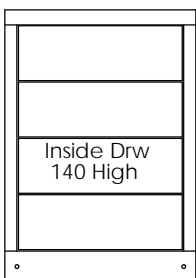

3 Drawer
MOD1018-3DC

5 Drawer
MOD1018-5DLDC

6 Drawer Moduline
MOD1018-6DC

Top View
of Drawer
showing
inside size

5 Drawer Moduline
MOD720-4DC

2 Drawer
MOD720-2DC

All Cabinets are 505 Wide and 620mm Deep.
 All Cabinets inside drawer size is 406 Wide x 550 Deep + the height listed on Drawing eg 6 Drawer = 140mm
 Powdercoated in hard wearing colour of your choice for easy identification
 All cabinets comes with a superior key locking system to provide secured storage (two keys provided)
 5 year replacement warranty on all components (excludes freight costs)
 Soft Close drawer runners smoothly pull the drawer closed for last 50mm
 Cabinets supplied empty - Drawer Divider kits can be ordered as an optional extra and can be made to suit different media
 Earthquake bracket bolt down locations on top and front