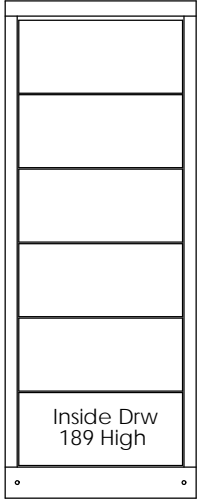

Moduline Cabinet Range

11 Drawer
MOD1313-11DC

10 Drawer
MOD1313-10DC

8 Drawer
MOD1313-8DC

7 Drawer
MOD1313-7DC

6 Drawer
MOD1313-6DC

5 Drawer
MOD1313-5DC

4 Drawer
MOD1313-4DC

3 Drawer
MOD1018-3DC

5 Drawer
MOD1018-5DLDC

6 Drawer Moduline
MOD1018-6DC

Top View
of Drawer
showing
inside size

5 Drawer Moduline
MOD720-4DC

2 Drawer
MOD720-2DC

All Cabinets are 505 Wide and 620mm Deep.
 All Cabinets inside drawer size is 406 Wide x 550 Deep + the height listed on Drawing eg 6 Drawer = 140mm
 Powdercoated in hard wearing colour of your choice for easy identification
 All cabinets comes with a superior key locking system to provide secured storage (two keys provided)
 5 year replacement warranty on all components (excludes freight costs)
 Soft Close drawer runners smoothly pull the drawer closed for last 50mm
 Cabinets supplied empty - Drawer Divider kits can be ordered as an optional extra and can be made to suit different media
 Earthquake bracket bolt down locations on top and front